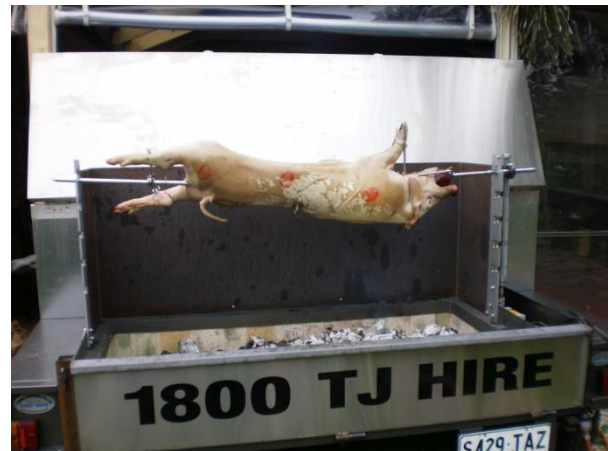

1800 TJ HIRE

Specialists in mobile coolroom & freezer room hire

TRAILER MOUNTED SPIT WITH ICE BOX

“7FT ESKY INCLUDED”

- Heatshield provides protection from the spit so you can have your meat cooking on the rear and at the front keep your beverages cold
- Adjustable height for spit rod
- Ice box holds 20 cartons of beer
- Ice box designed to fit an entire carcass, fill with ice for storage
- Internal dimensions of esky 2150W x 500D x 600H mm
- Full size bain marie tray designed to fit in the top of the ice box, 6 trays across suitable to keep salads cold.
- Electrical rating - 240V / 0.05KW / 0.21 amps (10 amp plug)